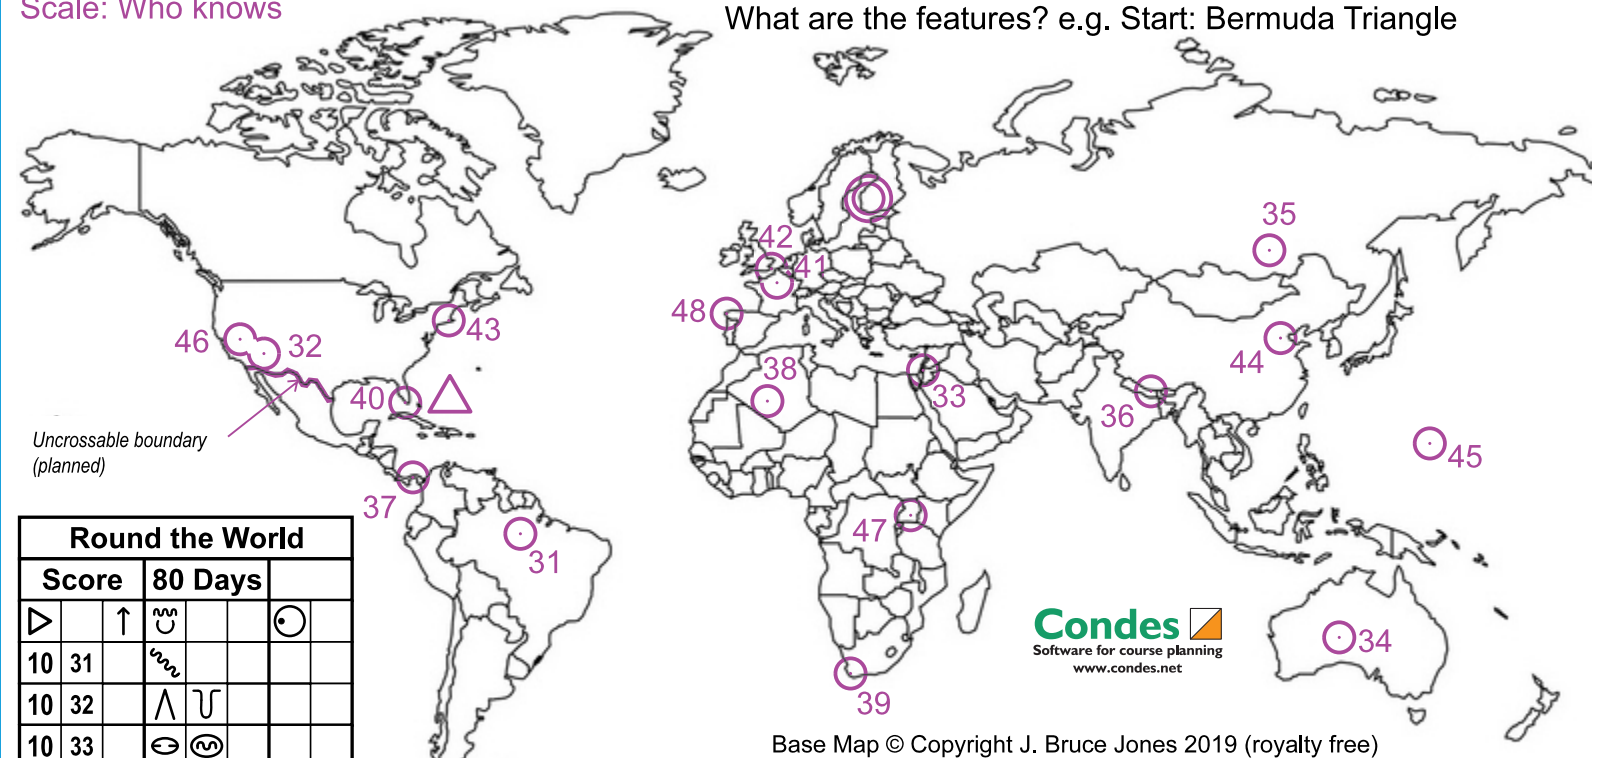

Round the World

Scale: Who knows

Circles are all (roughly) on significant or famous geographical features, though the planner has taken a few liberties with the symbols in the Control Description sheet
 What are the features? e.g. Start: Bermuda Triangle

Round the World	
Score	80 Days
▶	↑ ☺
10 31	☞
10 32	∧ ∪
10 33	☹ ☺
10 34	▲ 348
10 35	☺
10 36	○ 8848
10 37	☹

10 38	☞ ☞
10 39	☞
10 40	☞
10 41	T 300

10 42	☞ 50450
10 43	▲
10 44	☞
10 45	∪ ∪

10 46	☞ 914
10 47	☞
10 48	☞

Condes
 Software for course planning
 www.condes.net

Base Map © Copyright J. Bruce Jones 2019 (royalty free)

Baltic E Side: Finnish © DMcQ Solway